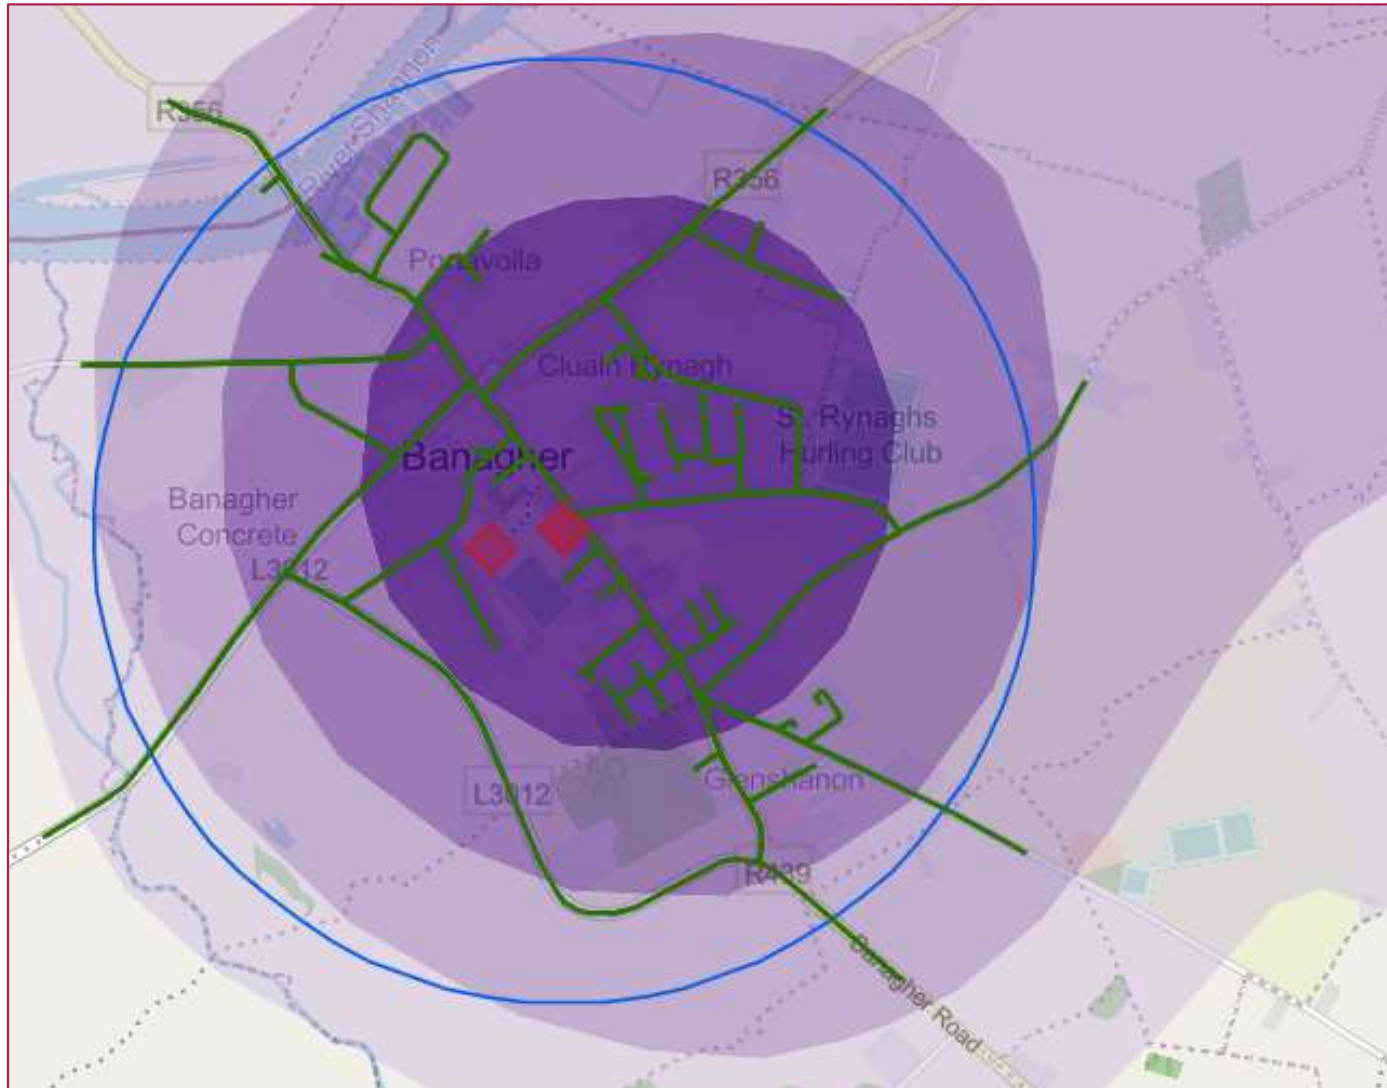

Banagher College

Routes which take 15 minutes walking from school

-  School Location
-  High density of students travelling from this area
-  Low density of students travelling from this area
-  1km Radius from School
-  Routes which take 15min walking time from School

How students usually travel to school (shown as percentages) –
survey responses within 1km radius from school – 64 students

Saint Rynagh's NS & Banagher College combined

Where students are travelling from

- ◆ School Locations
- High density of students travelling from this area
- Low density of students travelling from this area

Saint Rynagh's NS & Banagher College combined Routes which take 15 minutes walking from school

-  School Locations
-  High density of students travelling from this area
-  Low density of students travelling from this area
-  1km Radius from School
-  Routes which take 15min walking time from School