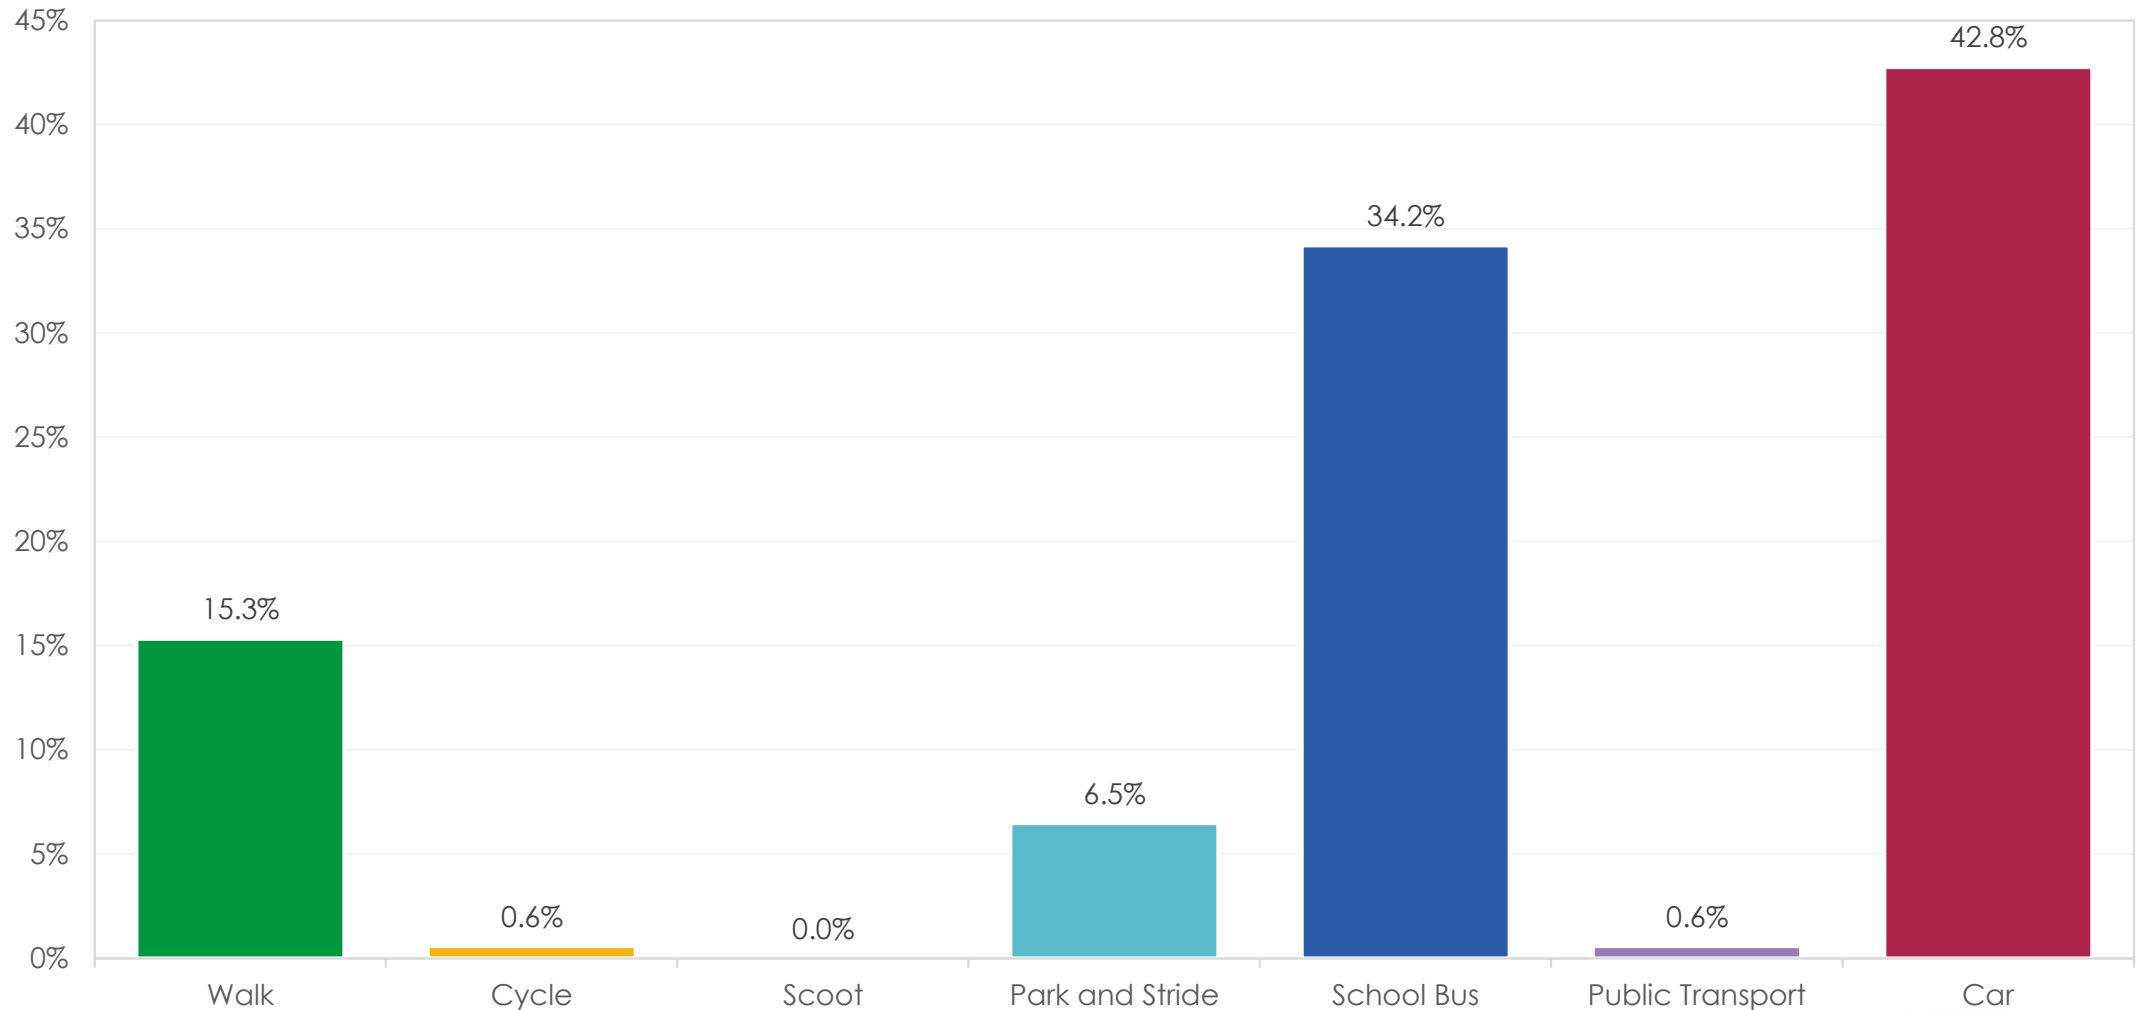

How students usually travel to school (shown as percentages) –
all survey responses – 339 students