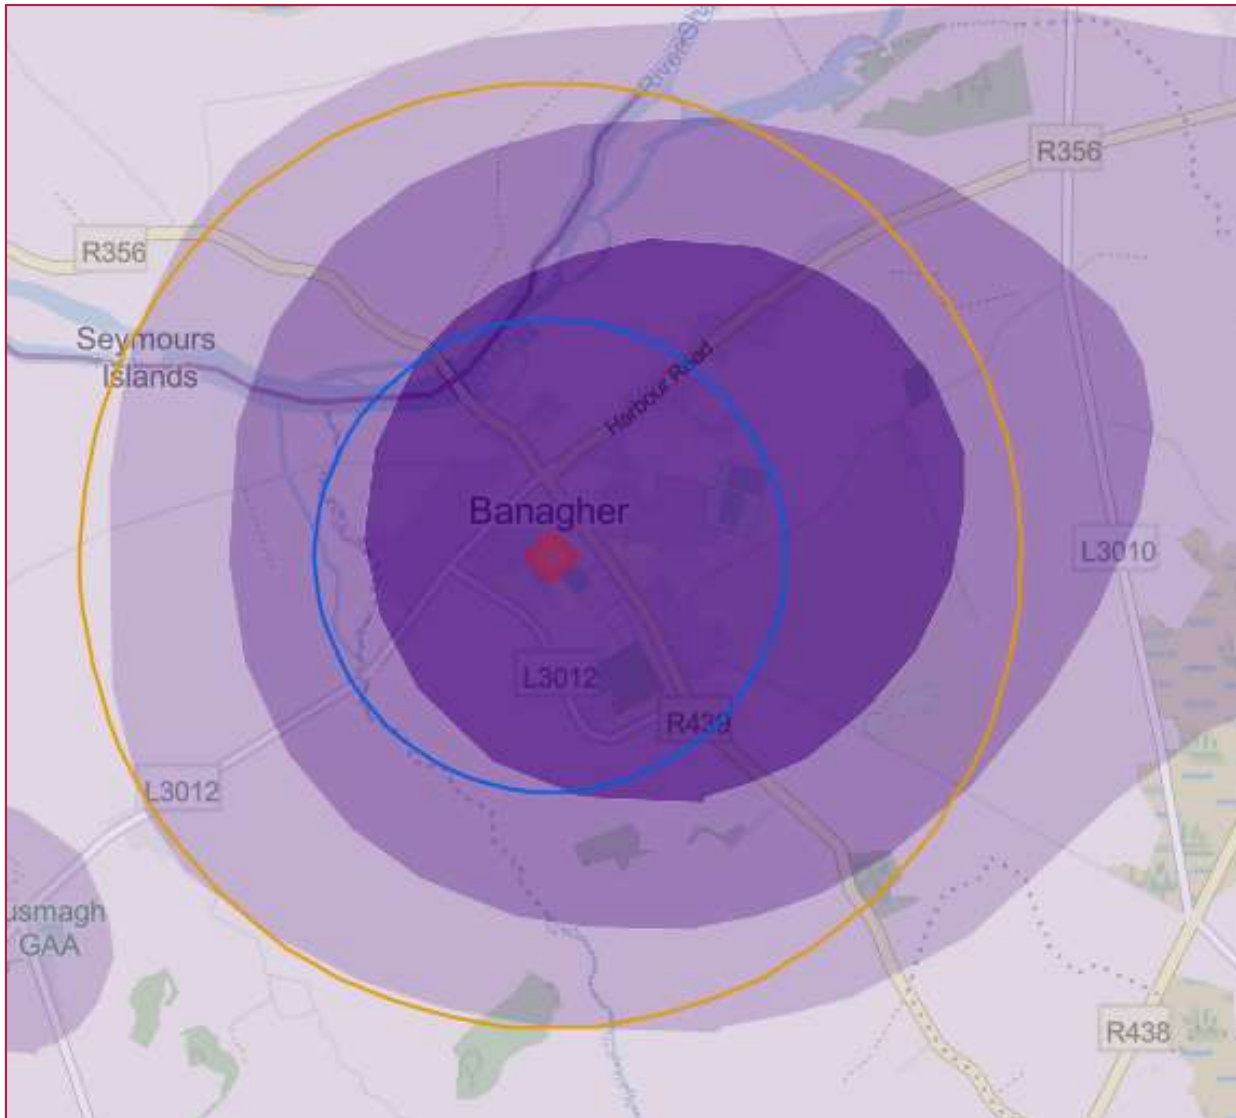

BANAGHER COLLEGE

SAFE ROUTES TO SCHOOL PARENT SURVEY MAPPING

Prepared by: Tracey Lydon

Date: December 2021

Banagher College

Where students are travelling from

-  School Location
-  High density of students travelling from this area
-  Low density of students travelling from this area

Banagher College

1km & 2km distances from the school

-  School Location
-  High density of students travelling from this area
-  Low density of students travelling from this area
-  1km distance from School
-  2km distance from School

Banagher College

Routes which take 15 minutes walking from school

-  School Location
-  High density of students travelling from this area
-  Low density of students travelling from this area
-  1km Radius from School
-  Routes which take 15min walking time from School

-  School Locations
-  High density of students travelling from this area
-  Low density of students travelling from this area
-  1km Radius from School
-  Routes which take 15min walking time from School