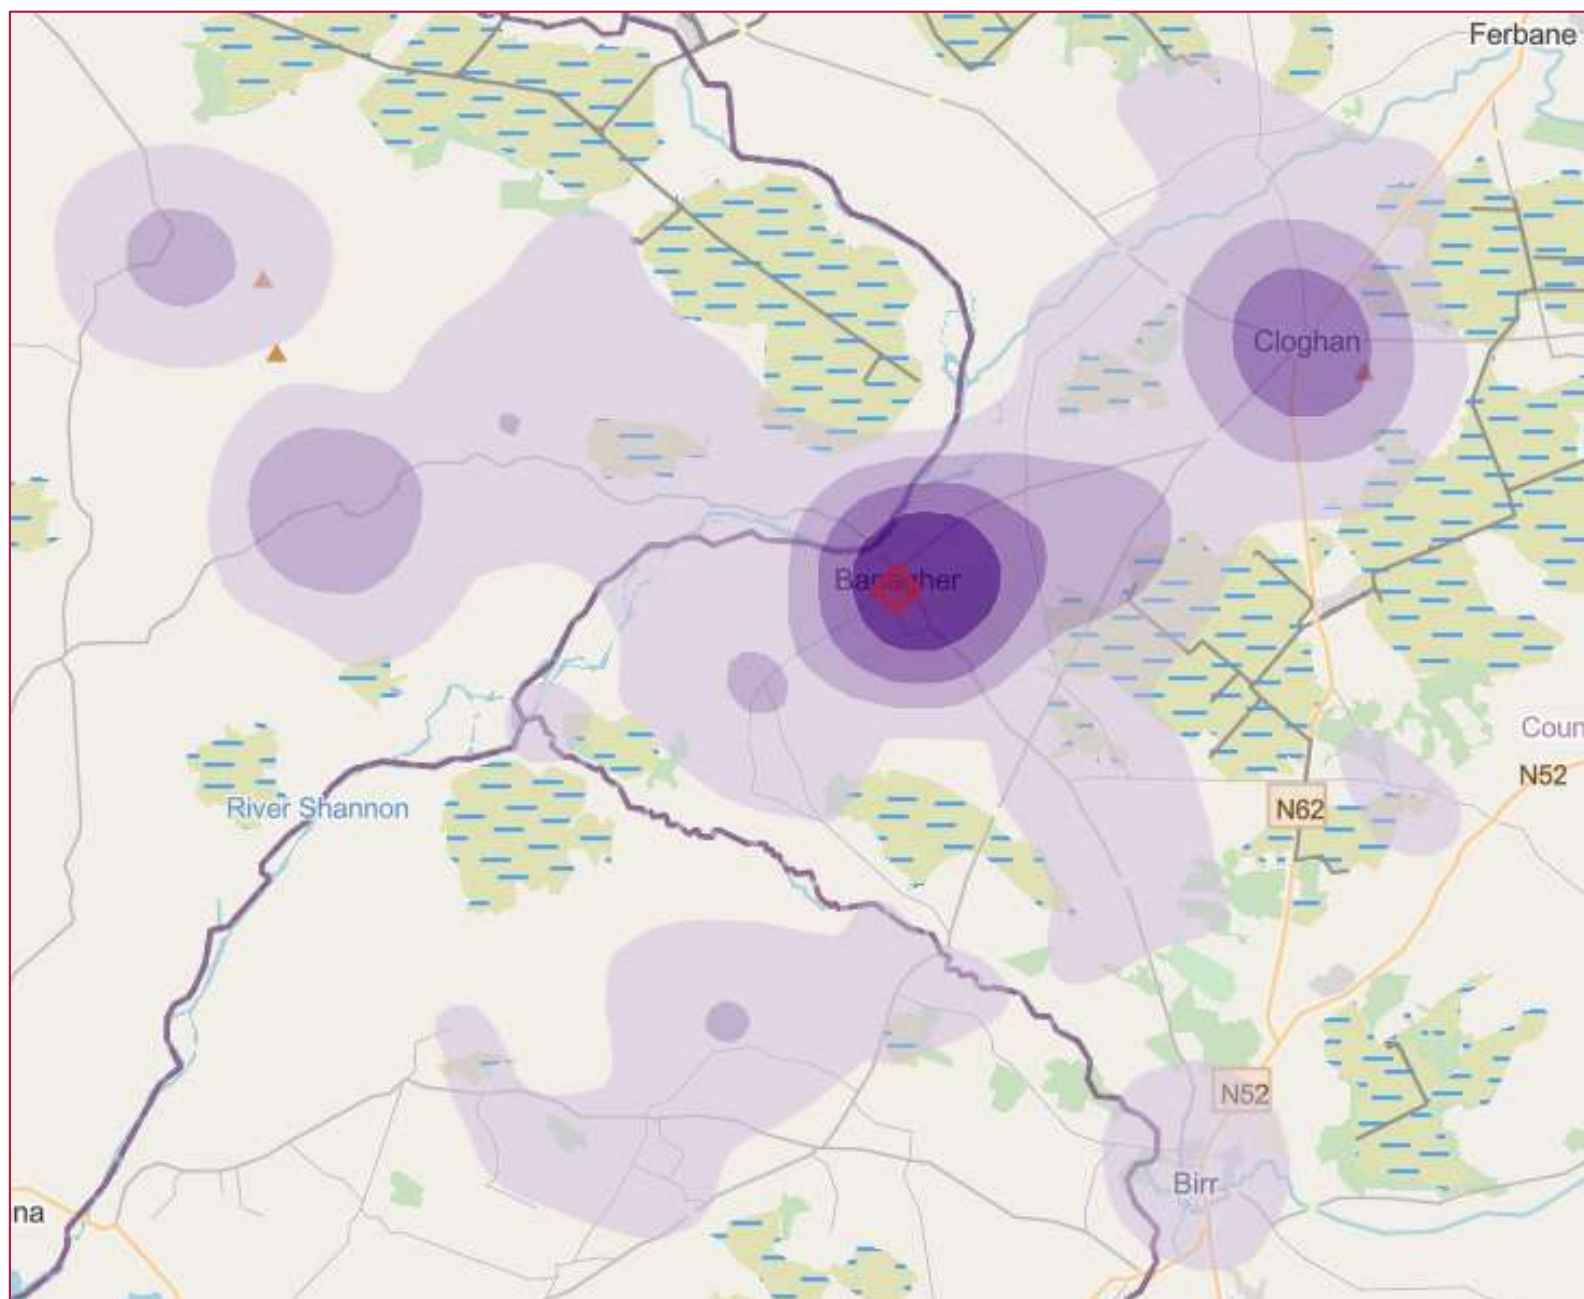

BANAGHER COLLEGE

SAFE ROUTES TO SCHOOL PARENT SURVEY MAPPING

Prepared by: Tracey Lydon

Date: December 2021

Banagher College

Where students are travelling from

-  School Location
-  High density of students travelling from this area
-  Low density of students travelling from this area

Banagher College

1km & 2km distances from the school

-  School Location
-  High density of students travelling from this area
-  Low density of students travelling from this area
-  1km distance from School
-  2km distance from School

Banagher College

Routes which take 15 minutes walking from school

-  School Location
-  High density of students travelling from this area
-  Low density of students travelling from this area
-  1km Radius from School
-  Routes which take 15min walking time from School

-  School Locations
-  High density of students travelling from this area
-  Low density of students travelling from this area
-  1km Radius from School
-  Routes which take 15min walking time from School