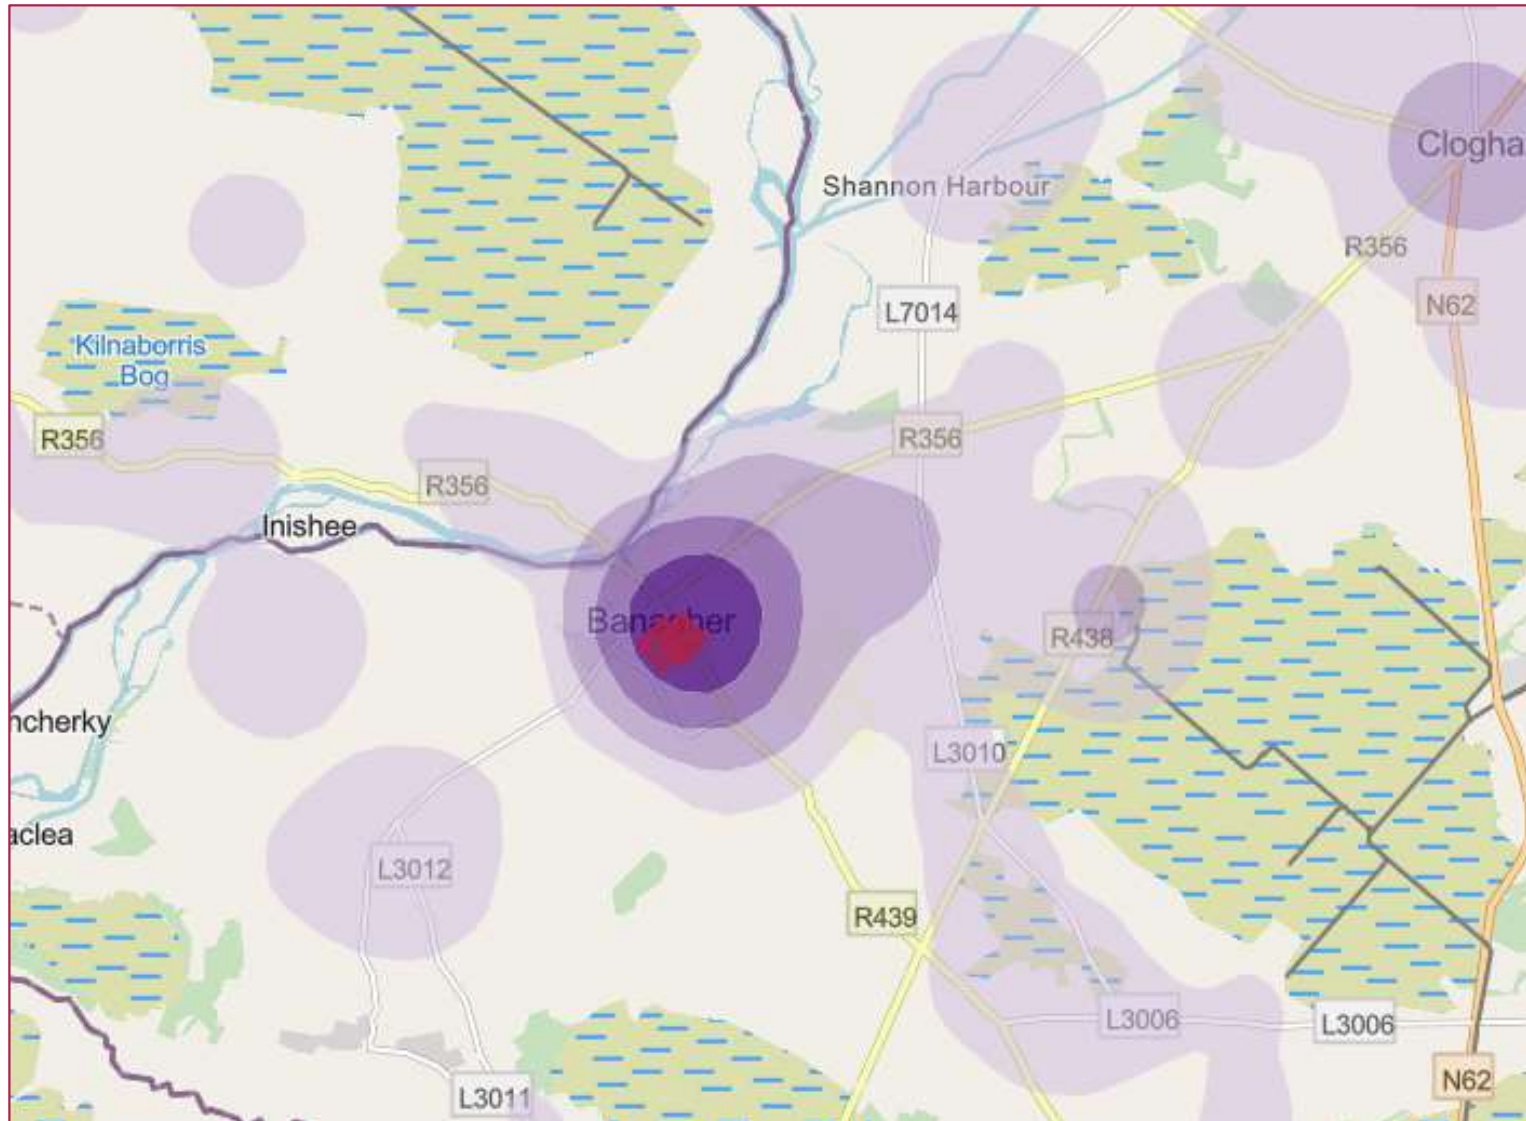

Banagher College

Routes which take 15 minutes walking from school

-  School Location
-  High density of students travelling from this area
-  Low density of students travelling from this area
-  1km Radius from School
-  Routes which take 15min walking time from School

How students usually travel to school (shown as percentages) –
survey responses within 1km radius from school – 64 students

Saint Rynagh's NS & Banagher College combined

Where students are travelling from

- ◆ School Locations
- High density of students travelling from this area
- Low density of students travelling from this area

Saint Rynagh's NS & Banagher College combined Routes which take 15 minutes walking from school

-  School Locations
-  High density of students travelling from this area
-  Low density of students travelling from this area
-  1km Radius from School
-  Routes which take 15min walking time from School