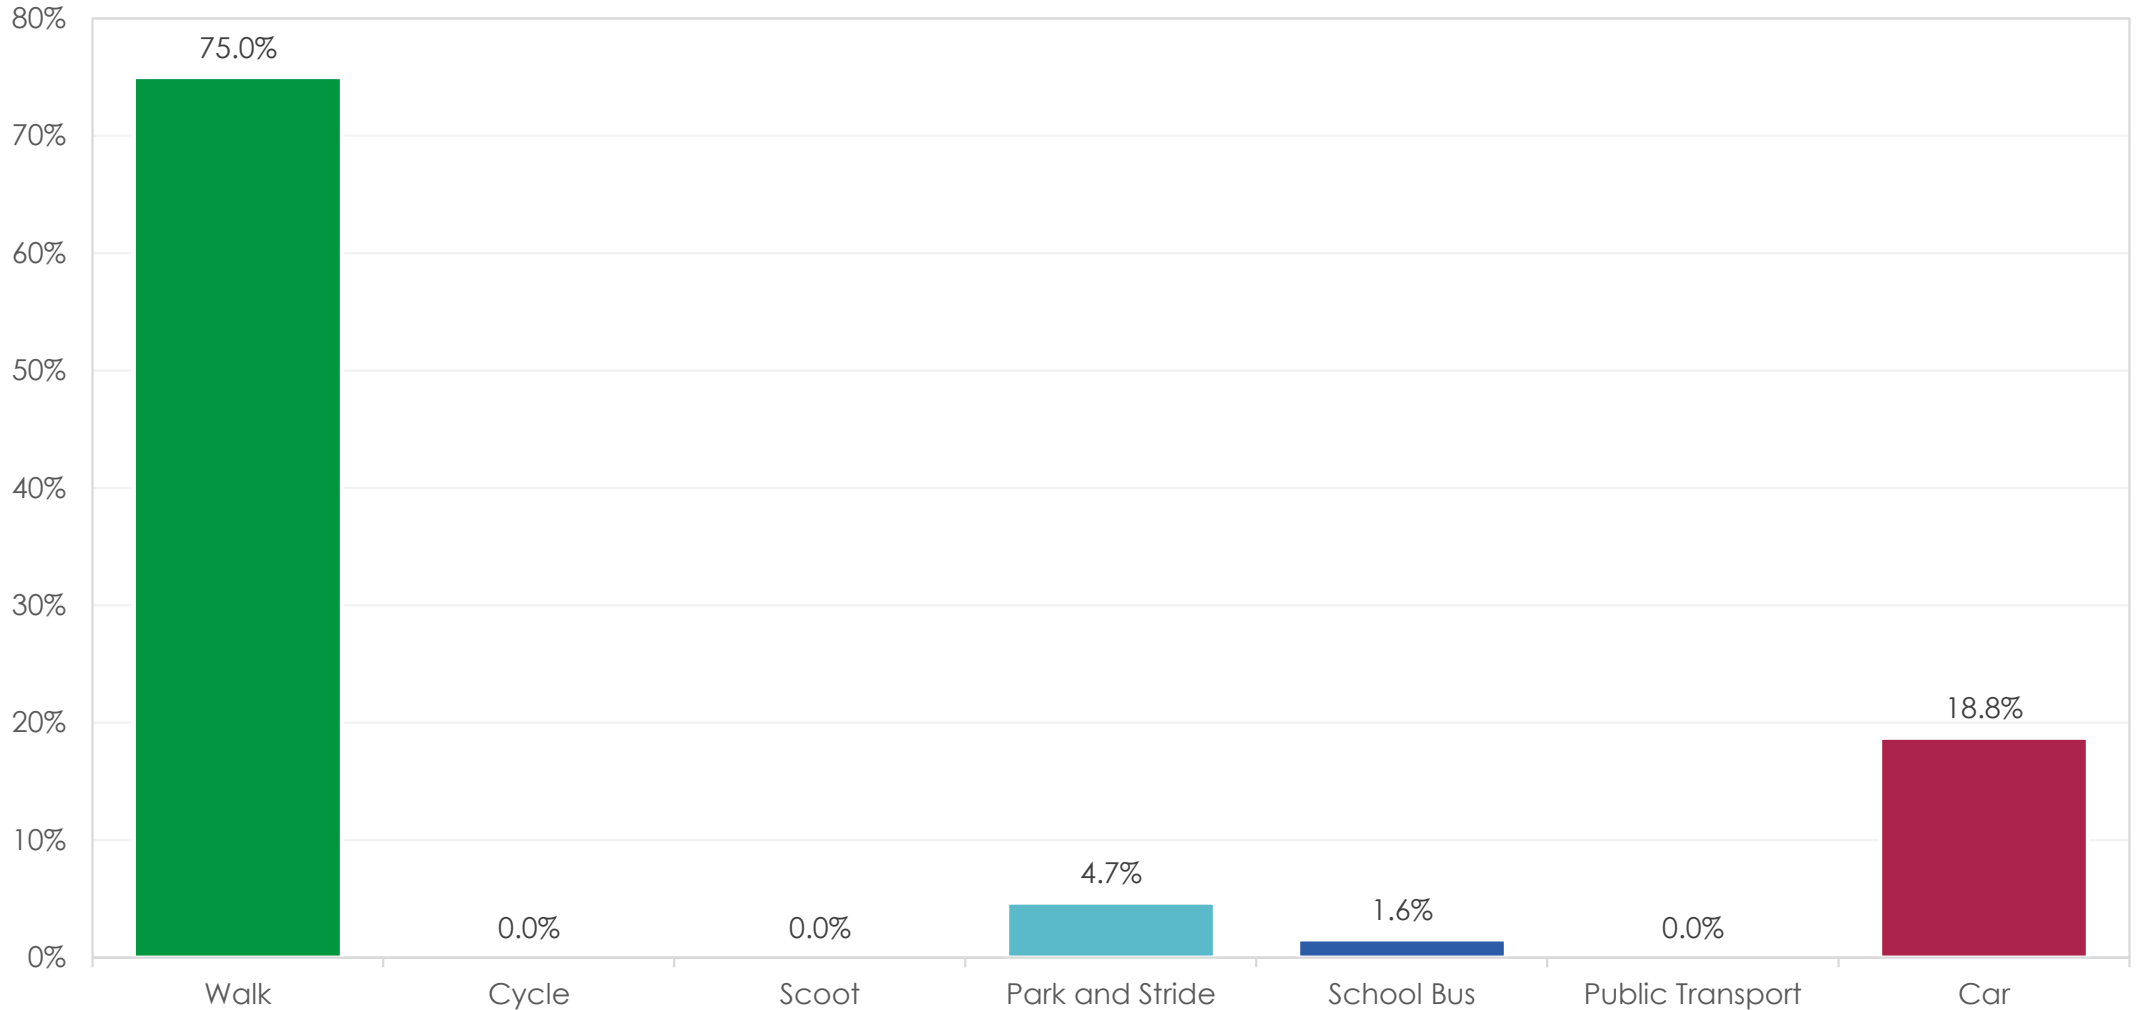

How students usually travel to school (shown as percentages) –
survey responses within 1km radius from school – 64 students